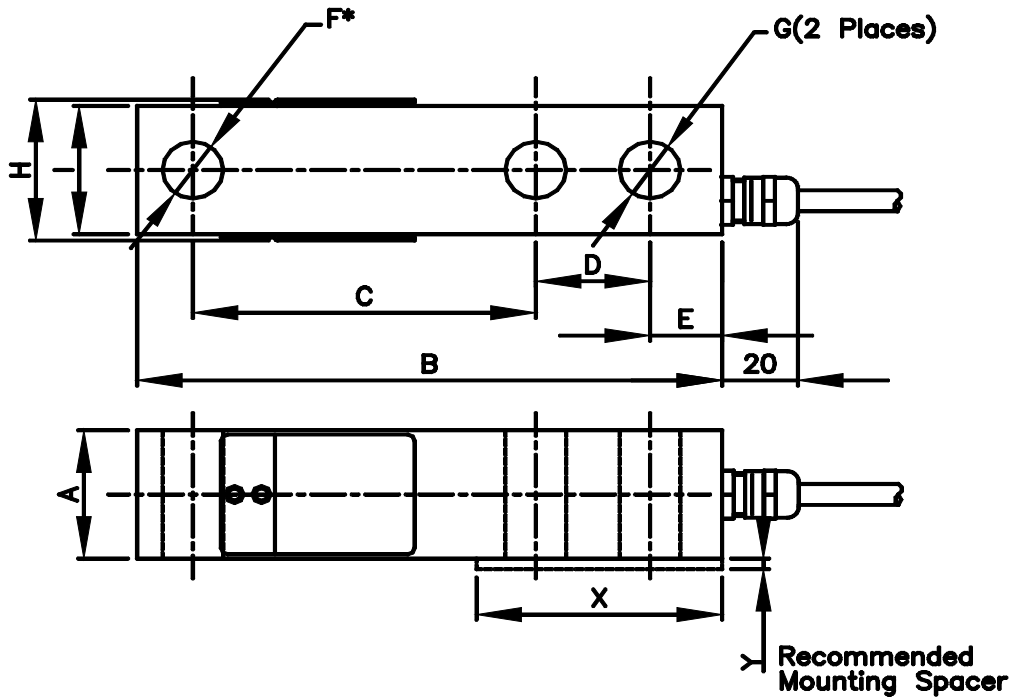

3410—Shear Beam Load Cell

FEATURES

- Capacities 250—2000Kg
- Sealed to IP67.
- Nickel Plated Alloy Steel.
- Accuracy 0.05% RO.

APPLICATIONS

- Industrial platforms.
- Tanks and silos.
- Process Controls.
- Pallet Truck Weighing.

DESCRIPTION

The SB-3410 is a low profile shear beam load cell manufactured from nickel plated alloy steel. It has high immunity to shock or side loaded.

The 3410 can be mounted within the cellmate mounting kit to provide an ideal solution for tank and silo weighing.

3410—Shear Beam Load Cell

OUTLINE DIMENSIONS in millimeters

*Threaded, plain, and T-end options are available.

CAPACITY	A	B	C	D	E	F	ØG	H	I	X	Y
1000, 1500, 2500, 4000LBS	30.5	130	76.2	25.4	16	Ø13.5	13.5	34	30.5	57	4
250, 500, 1000Kg	30.5	130	76.2	25.4	16	M12*	13.5	34	30.5	57	4
2000Kg	36	130	76.2	25.4	16	M12*	13.5	34	30.5	57	4

*Tapped M12x1.75 & counterbored Ø13.5x14.5 Deep

NOTE: If the dimensions or specifications do not suit your application, PCM have an in-house design service that should satisfy your requirements.

WIRING DETAIL